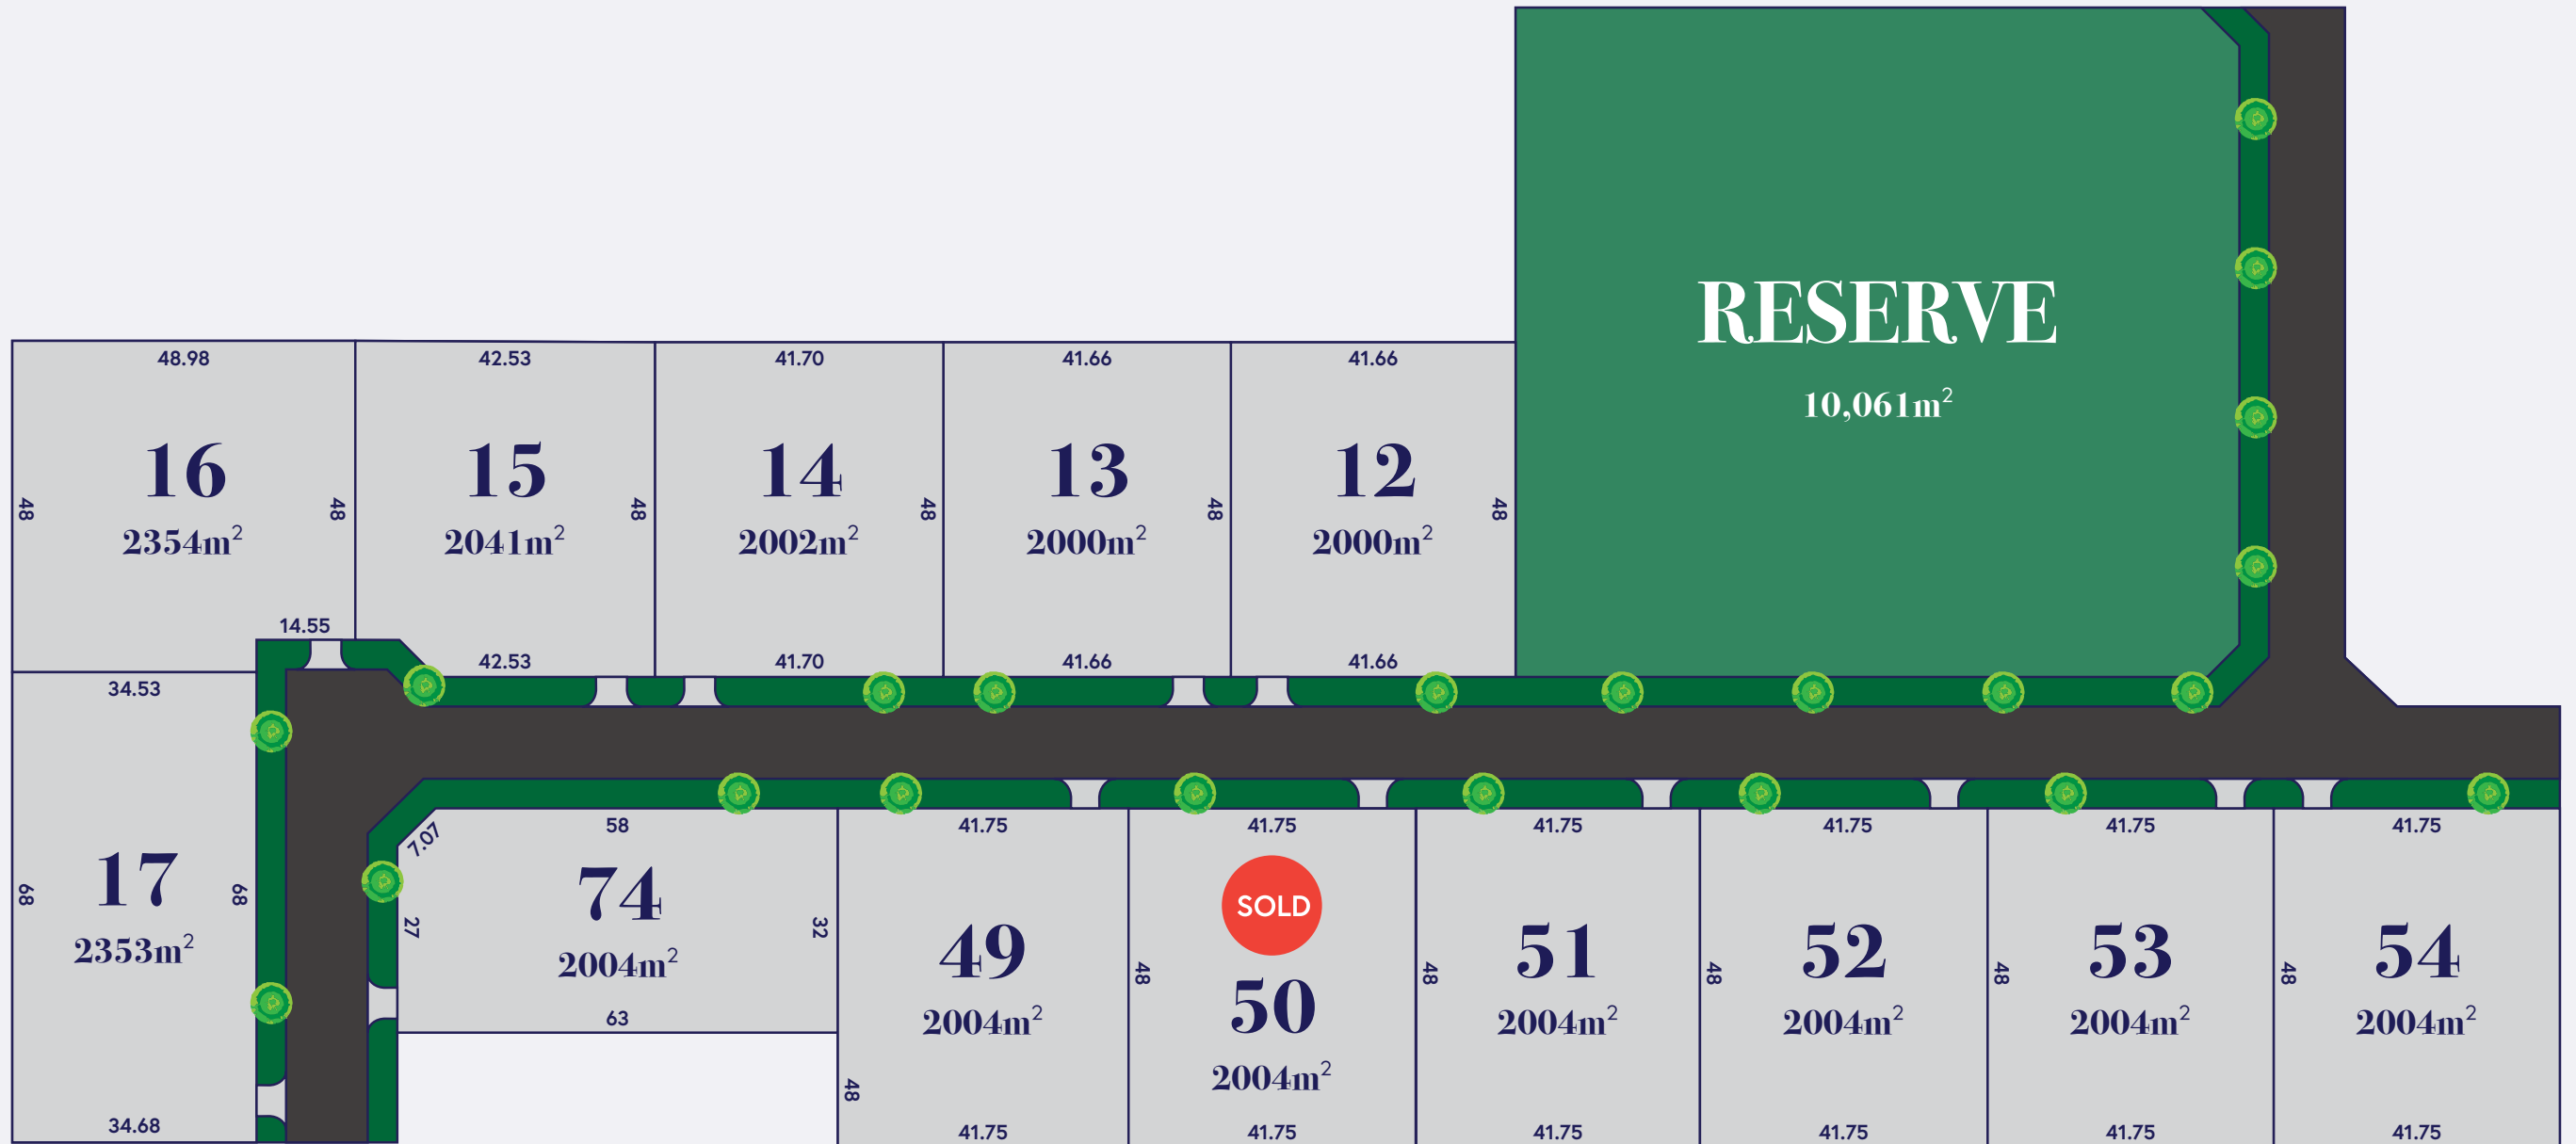

BLUE GUM

FIELDS

STAGE 2

TWPROJECTS.