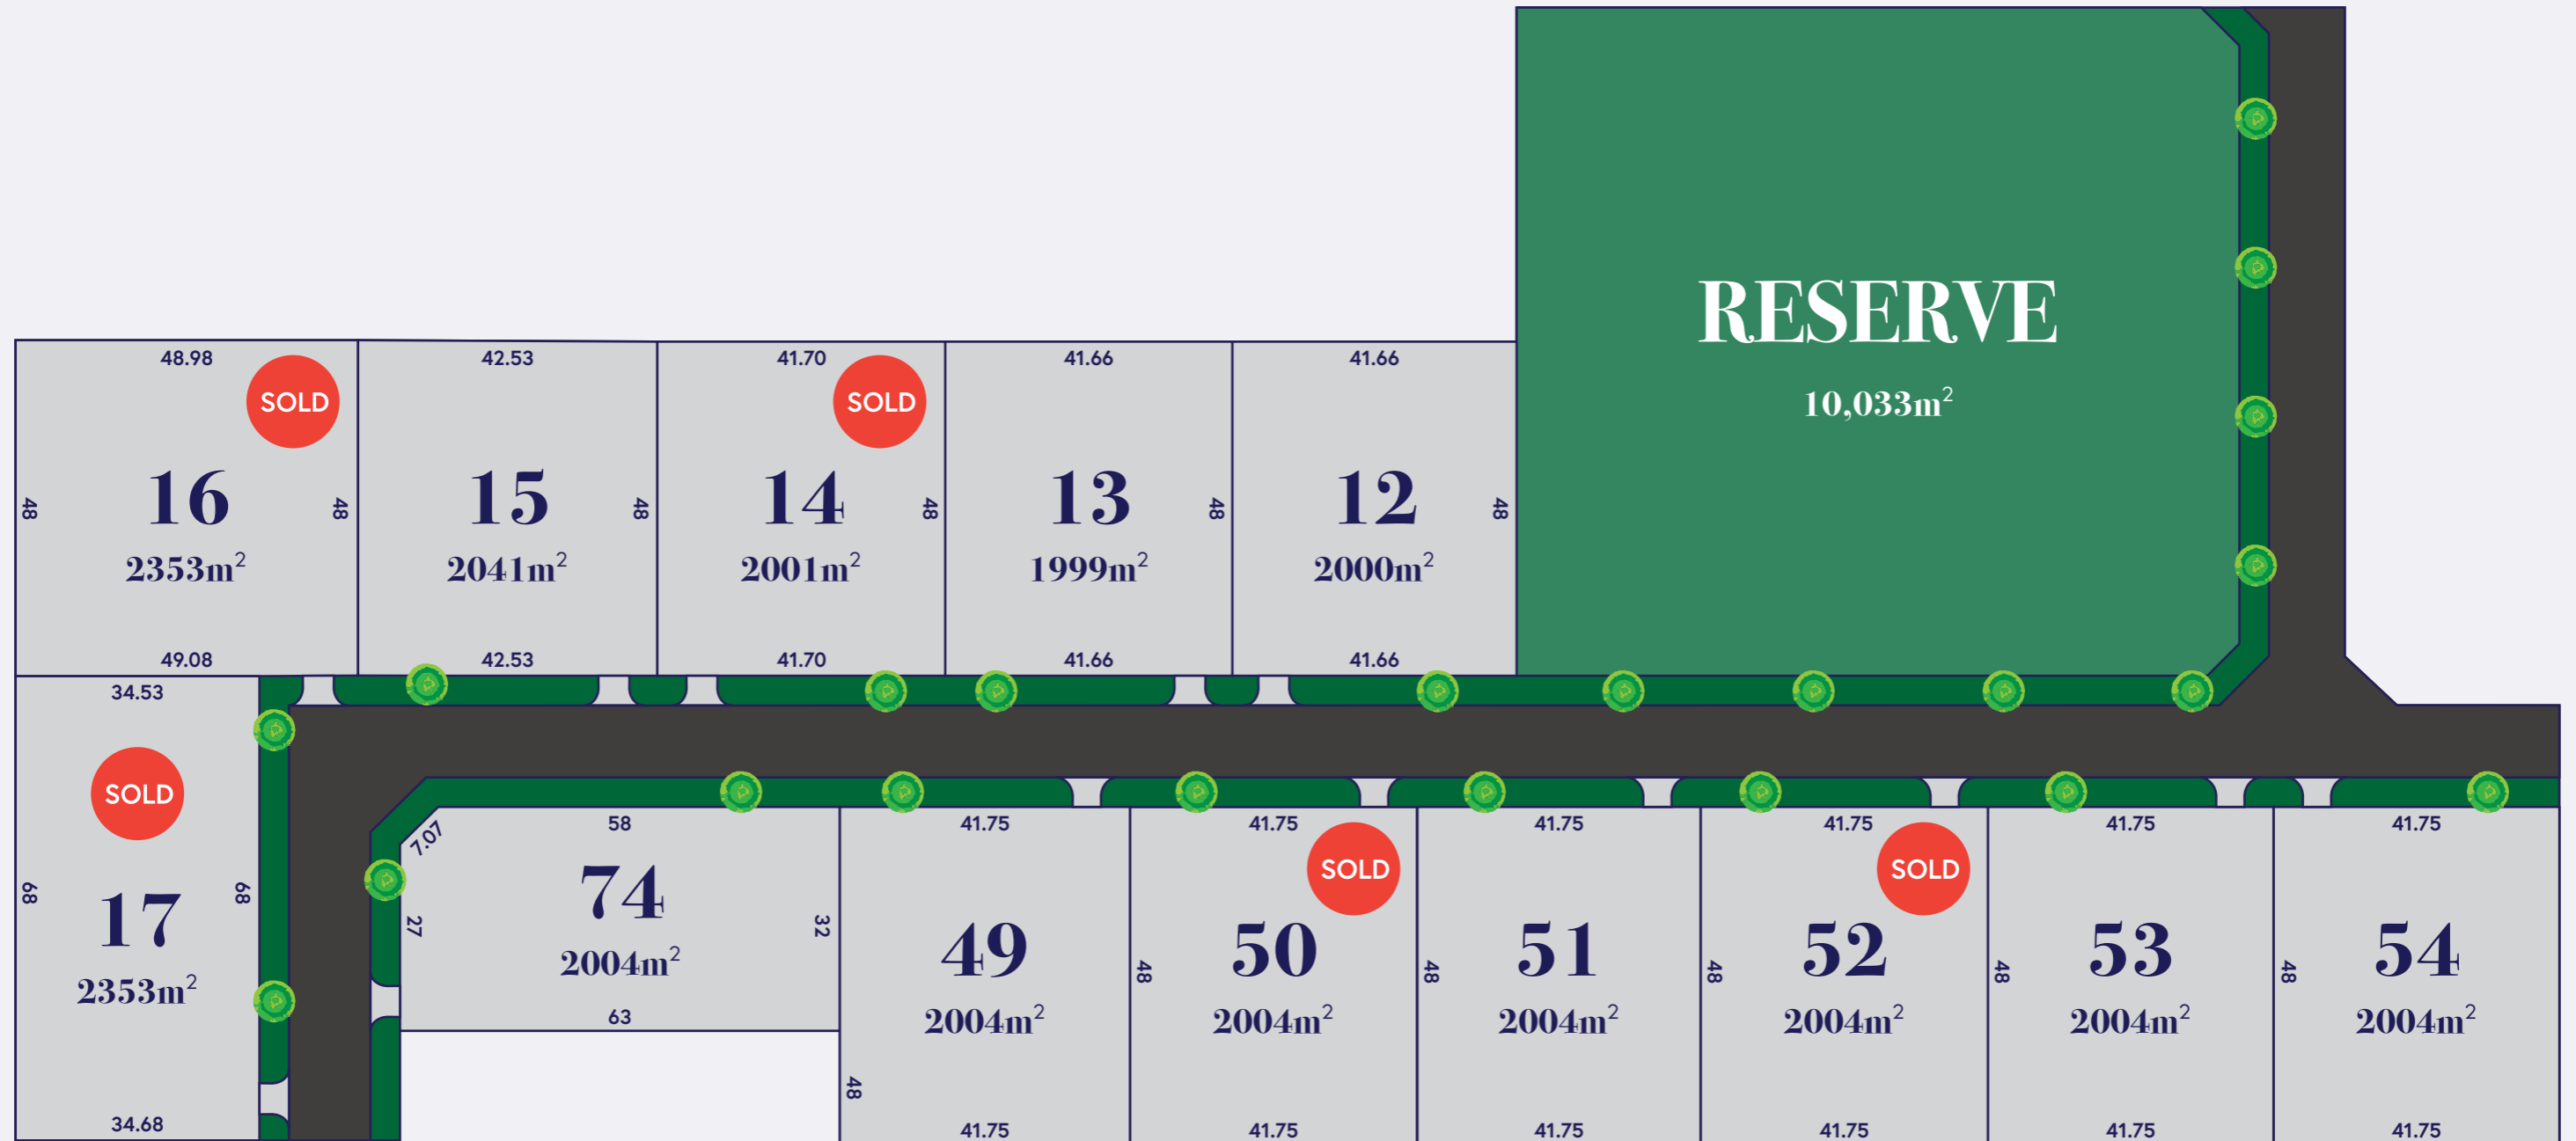

BLUE GUM FIELDS

STAGE 2

TWPROJECTS.